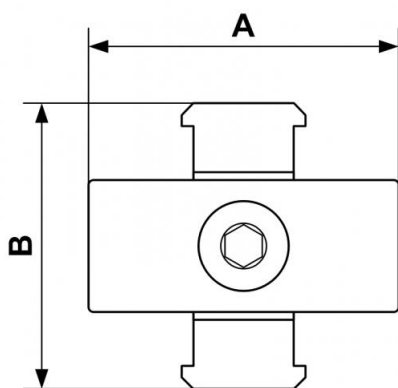

## ALTO 3 - Seal set

Description	
Reference	Description
<b>TA M3</b>	- 1 set TA M3 for a G 1/2 2-piece set - 2 sets TA M3 for a G 1/2 3-piece set

### Dimensions

Reference	A mm	B mm
<b>TA M3</b>	1.89	1.732