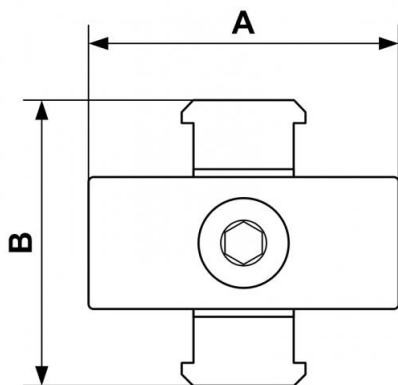

## ALTO 3 - Seal set

Description	
Reference	Description
<b>TA M3</b>	- 1 set TA M3 for a G 1/2 2-piece set - 2 sets TA M3 for a G 1/2 3-piece set

### Dimensions

Reference	A mm	B mm
<b>TA M3</b>	1.89	1.732