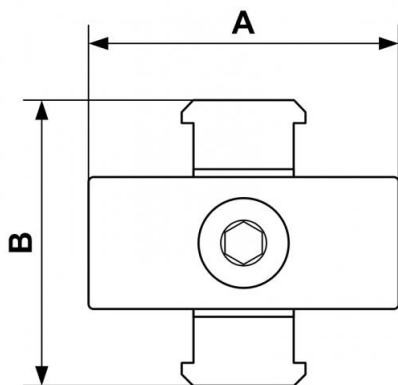

ALTO 3 - Seal set

Description	
Reference	Description
TA M3	- 1 set TA M3 for a G 1/2 2-piece set - 2 sets TA M3 for a G 1/2 3-piece set

Dimensions

Reference	A mm	B mm
TA M3	1.89	1.732