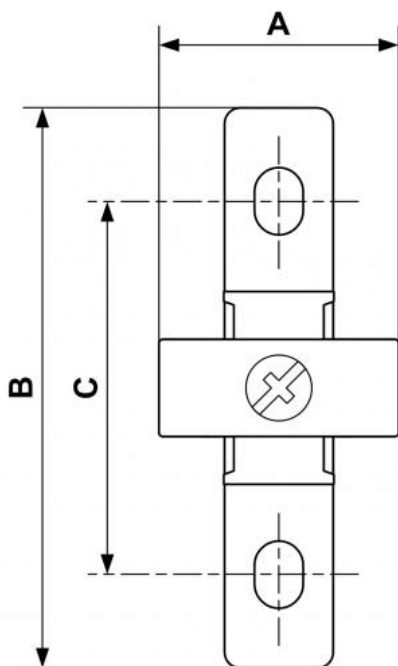

## ALTO 1 - Wall bracket and seal set

Description	
Reference	Description
<b>TA S1</b>	- 1 set TA S1 for a G 1/4 2-piece set - 2 sets TA S1 for a G 1/4 3-piece set

### Dimensions

Reference	A mm	B mm	C mm
<b>TA S1</b>	1.26	2.874	2.008