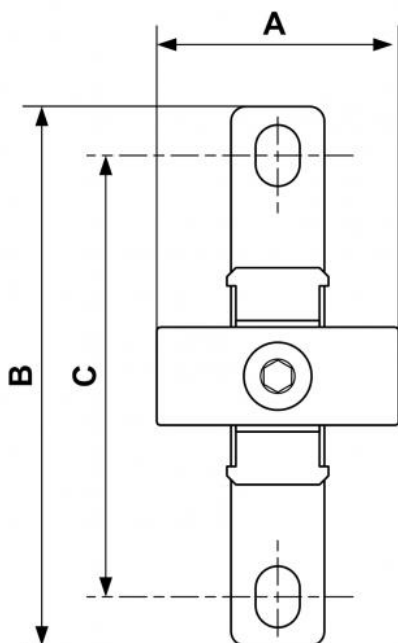

ALTO 2 - Wall bracket and seal set

Description	
Reference	Description
TA S2	- 1 set TA S2 for a G 3/8 2-piece set - 2 sets TA S2 for a G 3/8 3-piece set

Dimensions

Reference	A mm	B mm	C mm
TA S2	1.535	3.504	2.756