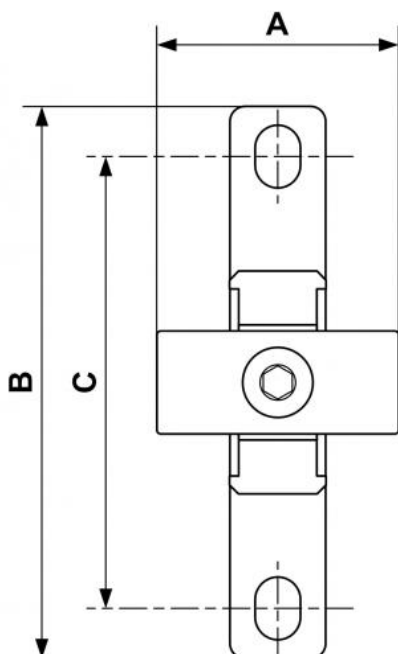

ALTO 3 - Wall bracket and seal set

Description	
Reference	Description
TA S3	- 1 set TA S3 for a G 1/2 2-piece set - 2 sets TA S3 for a G 1/2 3-piece set

Dimensions

Reference	A mm	B mm	C mm
TA S3	1.89	4.291	3.543