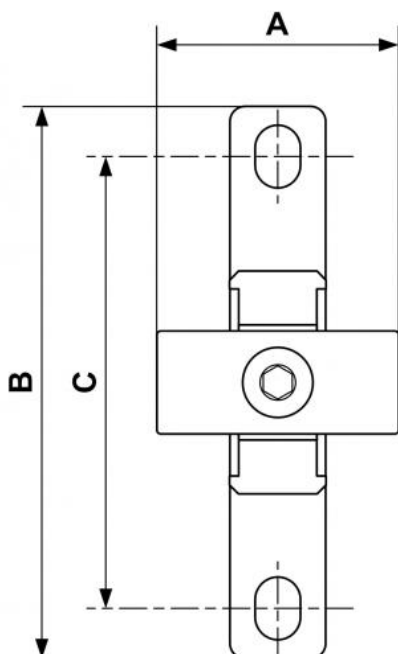

## ALTO 3 - Wall bracket and seal set

Description	
Reference	Description
<b>TA S3</b>	- 1 set TA S3 for a G 1/2 2-piece set - 2 sets TA S3 for a G 1/2 3-piece set

### Dimensions

Reference	A mm	B mm	C mm
<b>TA S3</b>	1.89	4.291	3.543