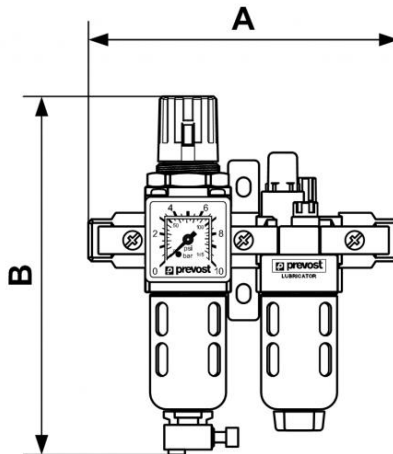

ALTO 1 - 2-piece-set - Filter-Regulator-Lubricator (gauge included) with wall bracket and quick connections

<p><u>BSPF female thread</u> G 1/4</p>	<p><u>Flow rate (l/min at 7 bar ΔP : 1bar)</u> 500</p>	<p><u>Max operating pressure (bar)</u> 12</p>	<p><u>Filtration (μm)</u> 25</p>
<p><u>Temperature</u> +5°C to +50 °C</p>	<p><u>Construction</u> Body : Aluminium Polycarbonate bowl with metallic protection</p>	<p><u>Equipped with</u> Manual drain</p>	

Description				
Reference	BSPF female thread	Flow rate (l/min at 7 bar ΔP : 1bar)	Max operating pressure (bar)	Filtration (μm)
TB PSM1	G 1/4	500	12	25

Dimensions

Reference	A mm	B mm
TB PSM1	146	170