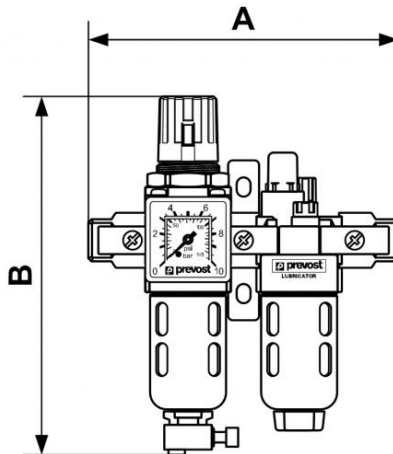

ALTO 1 - 2-piece-set - Filter-Regulator-Lubricator (gauge included) with wall bracket and quick connections

<p><u>BSPF female thread</u> G 1/4</p>	<p><u>Flow rate (l/min at 7 bar ΔP : 1bar)</u> 500</p>	<p><u>Max operating pressure (bar)</u> 12</p>	<p><u>Filtration (µm)</u> 25</p>
<p><u>Temperature</u> +5°C to +50 °C</p>	<p><u>Construction</u> Body : Aluminium Polycarbonate bowl with metallic protection</p>	<p><u>Equipped with</u> Manual drain</p>	

Description				
Reference	BSPF female thread	Flow rate (l/min at 7 bar ΔP : 1bar)	Max operating pressure (bar)	Filtration (µm)
TB PSM1	G 1/4	500	12	25

Dimensions

Reference	A mm	B mm
TB PSM1	146	170