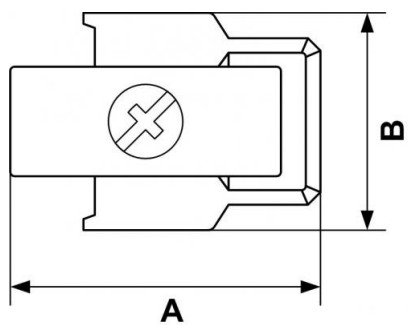

## ALTO 1 - Quick connection kit for installation on pipe

Description	
Reference	BSPP female thread
<b>TC P1</b>	G 1/4

### Dimensions

Reference	A mm	B mm
<b>TC P1</b>	36	26