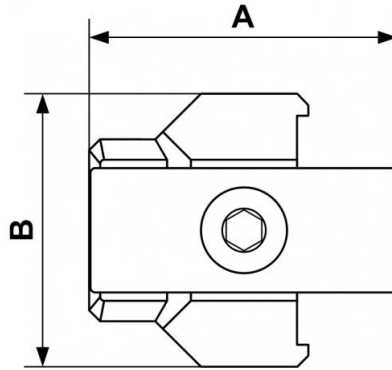

ALTO 2 - Quick connection kit for installation on pipe

Description	
Reference	BSPP female thread
TC P2	G 3/8

Dimensions		
Reference	A mm	B mm
TC P2	39	33