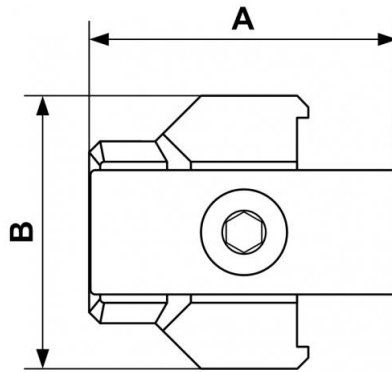

ALTO 2 - Quick connection kit for installation on pipe

Description	
Reference	BSPP female thread
TC P2	G 3/8

Dimensions

Reference	A mm	B mm
TC P2	39	33