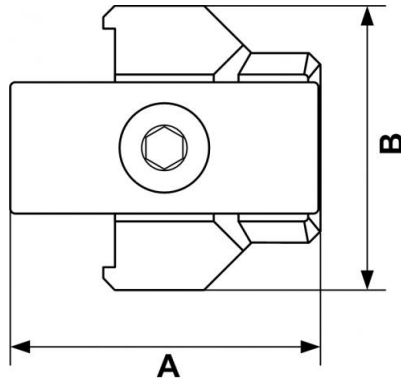

ALTO 3 - Quick connection kit for installation on pipe

Description	
Reference	BSPP female thread
TC P3	G 1/2
TC P34	G 3/4

Dimensions

Reference	A mm	B mm
TC P3	48	44
TC P34	75	55