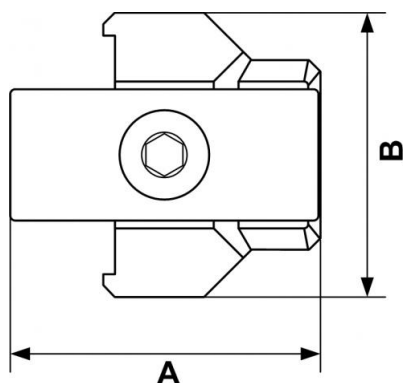

ALTO 3 - Quick connection kit for installation on pipe

Description	
Reference	BSPP female thread
TC P3	G 1/2
TC P34	G 3/4

Dimensions

Reference	A mm	B mm
TC P3	48	44
TC P34	75	55