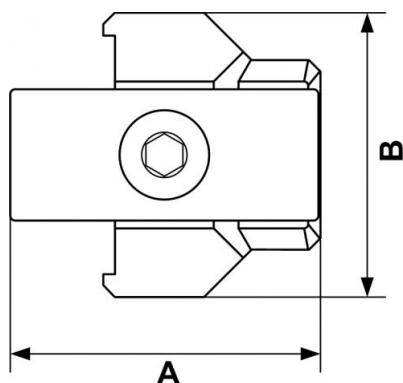

## ALTO 3 - Quick connection kit for installation on pipe

Description	
Reference	BSPP female thread
<b>TC P3</b>	G 1/2
<b>TC P34</b>	G 3/4

### Dimensions

Reference	A mm	B mm
<b>TC P3</b>	48	44
<b>TC P34</b>	75	55