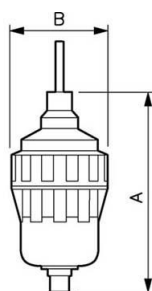

ALTO 2 - Automatic float drain

Description	
Reference	Description
TD F2	For filter: G 3/8

Dimensions

Reference	A mm	B mm
TD F2	5.945	2.008