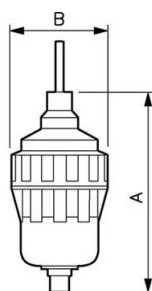

ALTO 3 - 4 - Automatic float drain

Description	
Reference	Description
TD F3	For filters: G 1/2 - G 3/4 - G 1

Dimensions

Reference	A mm	B mm
TD F3	5.945	2.008