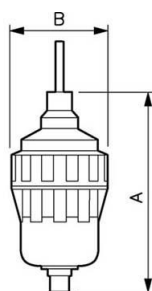

## ALTO 3 - 4 - Automatic float drain

Description	
Reference	Description
<b>TD F3</b>	For filters: G 1/2 - G 3/4 - G 1

### Dimensions

Reference	A mm	B mm
<b>TD F3</b>	5.945	2.008