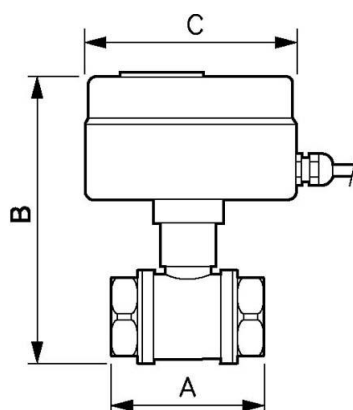

## Programmable valve

**Description**

Programmable valve

**BSPP female thread**

(1) G 1

**Technology**

Full flow

**Operating pressure**

0 to 16 bar

**Temperature**

+1°C to +50°C

**Construction**

Nickel-plated brass

### Description

Reference	Description	BSPP female thread
<b>VPS 34</b>	Programmable valve	(1) G 1
<b>VPS 60</b>	Programmable valve	(2) G 2

### Dimensions

Reference	A mm	B mm	C mm
<b>VPS 34</b>	82	195	134
<b>VPS 60</b>	130	243	155