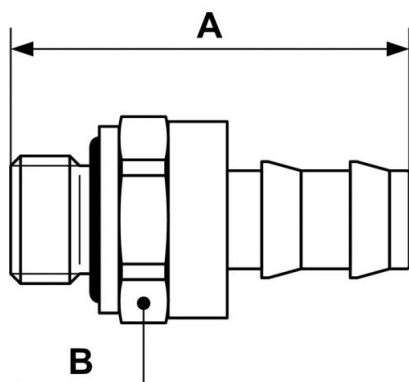

Push-on hose tail male thread - AF

BSPP male thread

G 1/4

For hose ID (mm)

10

Colour identification

collar

yellow

Technology

Straight through path

Operating pressure

0 to 15 bar

Description

Reference	BSPP male thread	For hose ID (mm)	Colour identification collar
AF 15110CN	G 1/4	10	yellow
AF 15113CN	G 1/4	13	yellow

Dimensions

Reference	A mm	B mm
AF 15110CN	40.5	19
AF 15113CN	47	19