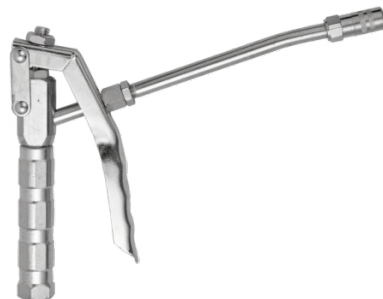

Grease gun

<p><u>Description</u> Grease gun with 15 cm rigid hose</p>	<p><u>Technology</u> Piston dual action</p>	<p><u>Operating pressure</u> 3 to 7 bar</p>	<p><u>Outlet pressure</u> 406 bar (air pressure at 7 bar)</p>
<p><u>Flow rate</u> 900 g/min (for air pressure 6 bar)</p>	<p><u>BSPP female thread</u> Air inlet : G 1/4</p>	<p><u>Pressure ratio</u> 58:1</p>	<p><u>BSPP male thread</u> Grease outlet : G 1/4</p>

Description	
Reference	Description
EPG PT150R	Grease gun with 15 cm rigid hose