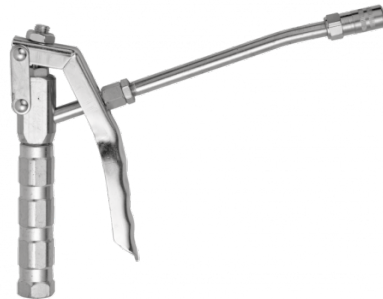

## Grease gun

<p><b>Description</b></p> <p>Grease gun with 15 cm rigid hose</p>	<p><b>Technology</b></p> <p>Piston dual action</p>	<p><b>Operating pressure</b></p> <p>3 to 7 bar</p>	<p><b>Outlet pressure</b></p> <p>406 bar (air pressure at 7 bar)</p>
<p><b>Flow rate</b></p> <p>900 g/min (for air pressure 6 bar)</p>	<p><b>BSPP female thread</b></p> <p>Air inlet : G 1/4</p>	<p><b>Pressure ratio</b></p> <p>58:1</p>	<p><b>BSPP male thread</b></p> <p>Grease outlet : G 1/4</p>

Description	
Reference	Description
<b>EPG PT150R</b>	Grease gun with 15 cm rigid hose