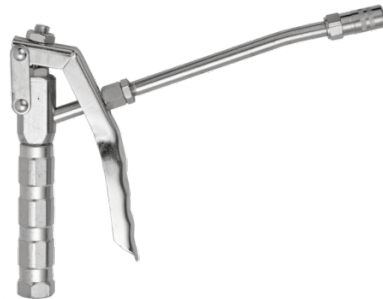

Grease gun

<p>Description</p> <p>Grease gun with 15 cm rigid hose</p>	<p>Technology</p> <p>Piston dual action</p>	<p>Operating pressure</p> <p>3 to 7 bar</p>	<p>Outlet pressure</p> <p>406 bar (air pressure at 7 bar)</p>
<p>Flow rate</p> <p>900 g/min (for air pressure 6 bar)</p>	<p>BSPP female thread</p> <p>Air inlet : G 1/4</p>	<p>Pressure ratio</p> <p>58:1</p>	<p>BSPP male thread</p> <p>Grease outlet : G 1/4</p>

Description	
Reference	Description
EPG PT150R	Grease gun with 15 cm rigid hose