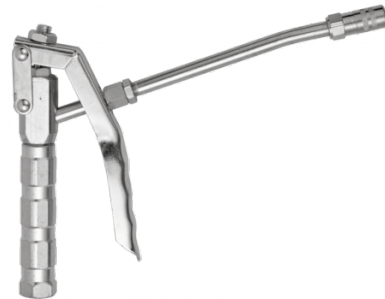

Grease gun

<p>Description</p> <p>Grease gun with 15 cm rigid hose</p>	<p>Technology</p> <p>Piston dual action</p>	<p>Operating pressure</p> <p>3 to 7 bar</p>	<p>Outlet pressure</p> <p>406 bar (air pressure at 7 bar)</p>
<p>Flow rate</p> <p>900 g/min (for air pressure 6 bar)</p>	<p>BSPP female thread</p> <p>Air inlet : G 1/4</p>	<p>Pressure ratio</p> <p>58:1</p>	<p>BSPP male thread</p> <p>Grease outlet : G 1/4</p>

Description	
Reference	Description
EPG PT150R	Grease gun with 15 cm rigid hose