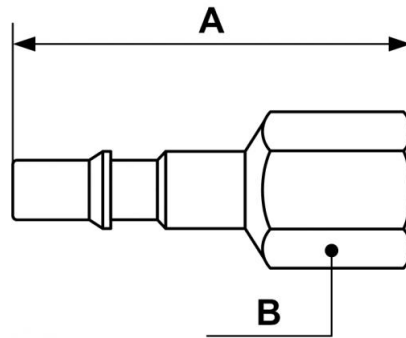

Parallel female thread adaptor

BSPP female thread

G 1/4

ID Passage

8 mm

Construction

Stainless steel

Description

Reference	BSPP female thread
CRP 086101	G 1/4
CRP 086102	G 3/8
CRP 086103	G 1/2

Dimensions

Reference	A mm	B mm
CRP 086101	57	19
CRP 086102	59	24
CRP 086103	62	24