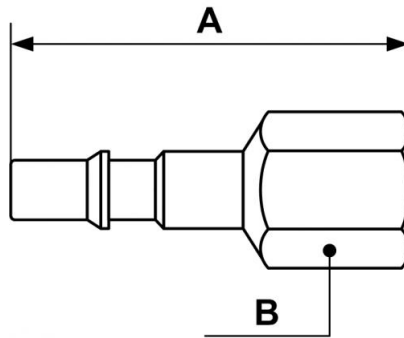

Parallel female thread adaptor

BSPP female thread

G 1/4

ID Passage

6 mm

Construction

Stainless steel

Description

Reference	BSPP female thread
CRP 066101	G 1/4
CRP 066102	G 3/8

Dimensions

Reference	A mm	B mm
CRP 066101	50	17
CRP 066102	54	24