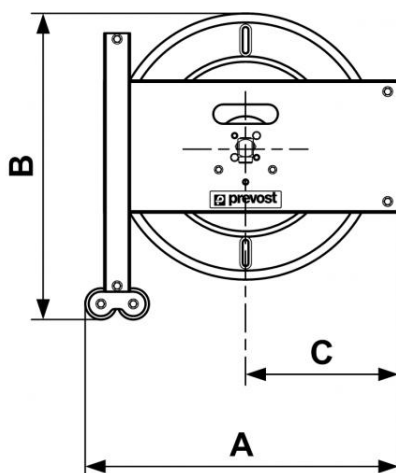

DMO series - Empty (no hose) - Steel

<p>Swivel inlet BSPP female thread</p> <p>G 3/8</p>	<p>Outlet BSPP male thread</p> <p>G 3/8</p>	<p>Capacity (hose length (m))</p> <p>15</p>	<p>Capacity (hose OD (mm))</p> <p>20</p>
<p>Technology</p> <p>Pipe locked with ratchet stop</p>	<p>Construction</p> <p>Epoxy-coated steel case</p>	<p>Equipped with</p> <p>Fixed bracket</p>	

Description				
Reference	Swivel inlet BSPP female thread	Outlet BSPP male thread	Capacity (hose length (m))	Capacity (hose OD (mm))
DMO N	G 3/8	G 3/8	15	20

Dimensions

Reference	A mm	B mm	C mm
DMO N	485	475	237