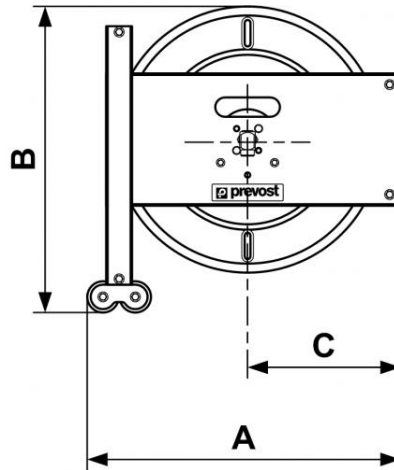

DMO series - Empty (no hose) - Steel

<p>Swivel inlet BSPP female thread</p> <p>G 3/8</p>	<p>Outlet BSPP male thread</p> <p>G 3/8</p>	<p>Capacity (hose length (m))</p> <p>15</p>	<p>Capacity (hose OD (mm))</p> <p>20</p>
<p>Technology</p> <p>Pipe locked with ratchet stop</p>	<p>Construction</p> <p>Epoxy-coated steel case</p>	<p>Equipped with</p> <p>Fixed bracket</p>	

Description				
Reference	Swivel inlet BSPP female thread	Outlet BSPP male thread	Capacity (hose length (m))	Capacity (hose OD (mm))
DMO N	G 3/8	G 3/8	15	20

Dimensions

Reference	A mm	B mm	C mm
DMO N	485	475	237