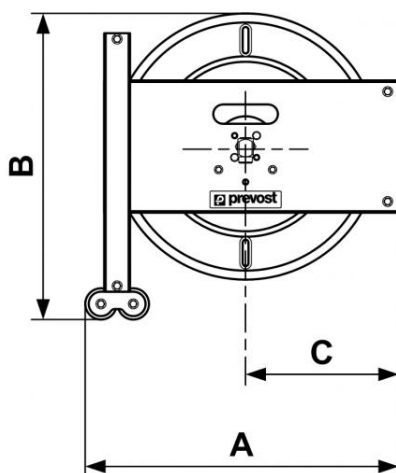

## DMO series - Empty (no hose) - Steel

<p><b>Swivel inlet BSPP female thread</b></p> <p>G 3/8</p>	<p><b>Outlet BSPP male thread</b></p> <p>G 3/8</p>	<p><b>Capacity (hose length (m))</b></p> <p>15</p>	<p><b>Capacity (hose OD (mm))</b></p> <p>20</p>
<p><b>Technology</b></p> <p>Pipe locked with ratchet stop</p>	<p><b>Construction</b></p> <p>Epoxy-coated steel case</p>	<p><b>Equipped with</b></p> <p>Fixed bracket</p>	

Description				
Reference	Swivel inlet BSPP female thread	Outlet BSPP male thread	Capacity (hose length (m))	Capacity (hose OD (mm))
<b>DMO N</b>	G 3/8	G 3/8	15	20

### Dimensions

Reference	A mm	B mm	C mm
<b>DMO N</b>	485	475	237