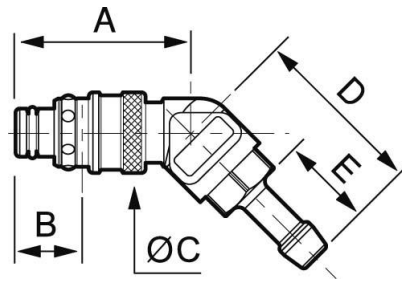

Plug 135° for hose

For hose ID (mm)

8

Max operating pressure

10 bar

Flow rate

30 l/min ($\Delta P = 0,5\text{bar}$)

ID Passage

8 mm

Temperature

-15°C to +90°C

Construction

Body: nickel-plated brass

Description

Reference	For hose ID (mm)
CPI 086808RO	8
CPI 086810RO	10
CPI 086812RO	12

Dimensions

Reference	A mm	B mm	C mm	D mm	E mm
CPI 086808RO	43	16.4	20	44	20.8
CPI 086810RO	43	16.4	20	44	20.8
CPI 086812RO	43	16.4	20	49	20.8