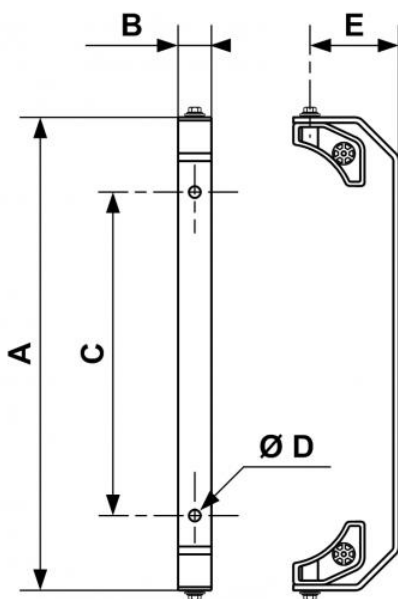

Swivel bracket for DGF hose reels

For hose reels

DGF

Construction

Treated steel

Description

Reference

DGF PIV

For hose reels

DGF

Dimensions

Reference	A mm	B mm	C mm	D mm	E mm
DGF PIV	427	30	292	10.5	80