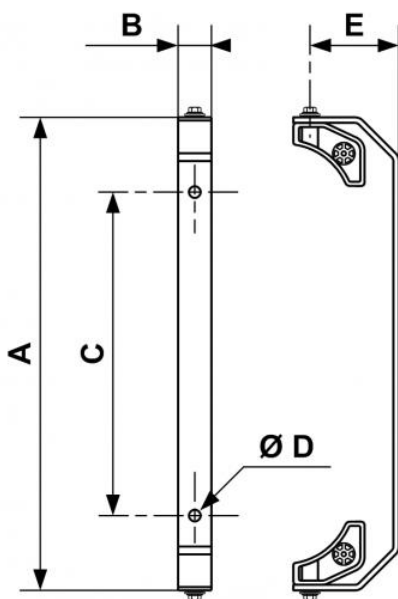

## Swivel bracket for DGF hose reels

For hose reels

DGF

Construction

Treated steel

### Description

Reference

**DGF PIV**

For hose reels

DGF

### Dimensions

Reference	A mm	B mm	C mm	D mm	E mm
<b>DGF PIV</b>	427	30	292	10.5	80