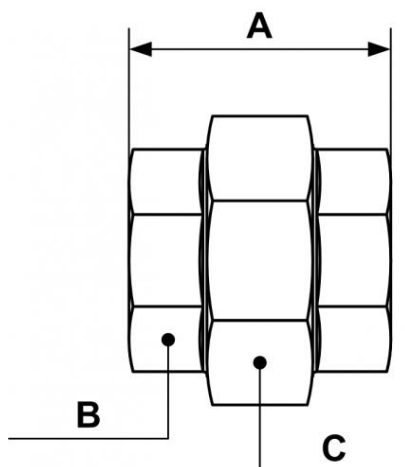

A3T - 3-piece stainless steel female equal socket

<p><u>BSPP female thread</u></p> <p>G 1</p>	<p><u>Technology</u></p> <p>PPS Grip Concept</p>	<p><u>Operating pressure</u></p> <p>0 to 16 bar</p>	<p><u>Vacuum capability</u></p> <p>-0.98 bar (vacuum 98%)</p>
<p><u>Temperature</u></p> <p>-20°C to +80°C</p>	<p><u>Construction</u></p> <p>Pipe and fittings: alu.</p>	<p><u>Highlight</u></p> <p>Scalable system</p>	<p><u>Meets standards</u></p> <p>PED REACH</p>

Description	
Reference	BSPP female thread
A3T 01	G 1
A3T 42	G 1 1/4
A3T 49	G 1 1/2
A3T 60	G 2

Dimensions			
Reference	A mm	B mm	C mm
A3T 01	48.5	38	53
A3T 42	59	46	65
A3T 49	63.5	52	73
A3T 60	75.5	64	89