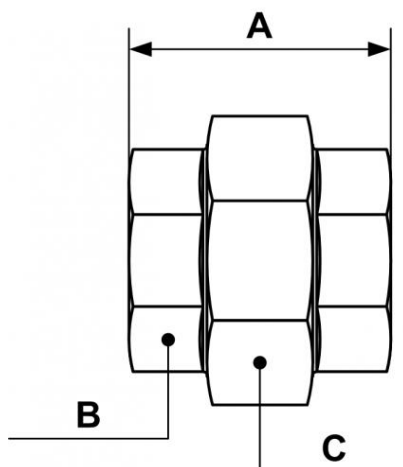

A3T - 3-piece stainless steel female equal socket

<p><u>BSPP female thread</u></p> <p>G 1</p>	<p><u>Technology</u></p> <p>PPS Grip Concept</p>	<p><u>Operating pressure</u></p> <p>0 to 16 bar</p>	<p><u>Vacuum capability</u></p> <p>-0.98 bar (vacuum 98%)</p>
<p><u>Temperature</u></p> <p>-20°C to +80°C</p>	<p><u>Construction</u></p> <p>Pipe and fittings: alu.</p>	<p><u>Highlight</u></p> <p>Scalable system</p>	<p><u>Meets standards</u></p> <p>PED REACH</p>

Description	
Reference	BSPP female thread
A3T 01	G 1
A3T 42	G 1 1/4
A3T 49	G 1 1/2
A3T 60	G 2

Dimensions			
Reference	A mm	B mm	C mm
A3T 01	48.5	38	53
A3T 42	59	46	65
A3T 49	63.5	52	73
A3T 60	75.5	64	89