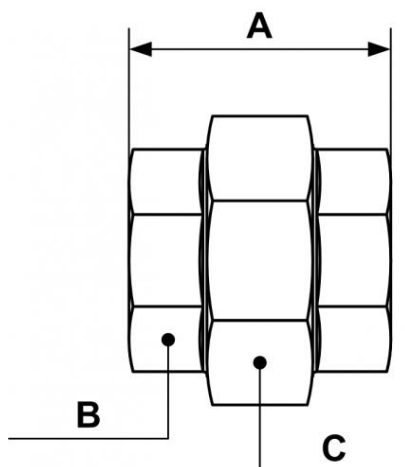

A3T - 3-piece stainless steel female equal socket

<p><u>BSPP female thread</u></p> <p>G 1</p>	<p><u>Technology</u></p> <p>PPS Grip Concept</p>	<p><u>Operating pressure</u></p> <p>0 to 16 bar</p>	<p><u>Vacuum capability</u></p> <p>-0.98 bar (vacuum 98%)</p>
<p><u>Temperature</u></p> <p>-20°C to +80°C</p>	<p><u>Construction</u></p> <p>Pipe and fittings: alu.</p>	<p><u>Highlight</u></p> <p>Scalable system</p>	<p><u>Meets standards</u></p> <p>PED REACH</p>

Description	
Reference	BSPP female thread
A3T 01	G 1
A3T 42	G 1 1/4
A3T 49	G 1 1/2
A3T 60	G 2

Dimensions

Reference	A mm	B mm	C mm
A3T 01	48.5	38	53
A3T 42	59	46	65
A3T 49	63.5	52	73
A3T 60	75.5	64	89