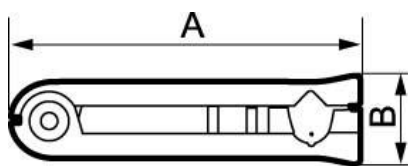

Tube cutter - R22 CT

Description	
Reference	Description
R22 CT	Tube cutter

Dimensions

Reference	A mm	B mm
R22 CT	112	28