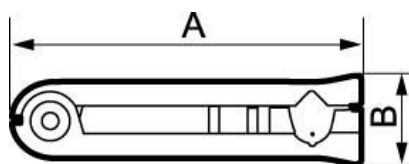

## Tube cutter - R22 CT

Description	
Reference	Description
R22 CT	Tube cutter

### Dimensions

Reference	A mm	B mm
<b>R22 CT</b>	112	28