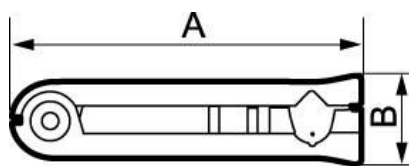

Tube cutter - R22 CT

Description	
Reference	Description
R22 CT	Tube cutter

Dimensions

Reference	A mm	B mm
R22 CT	112	28