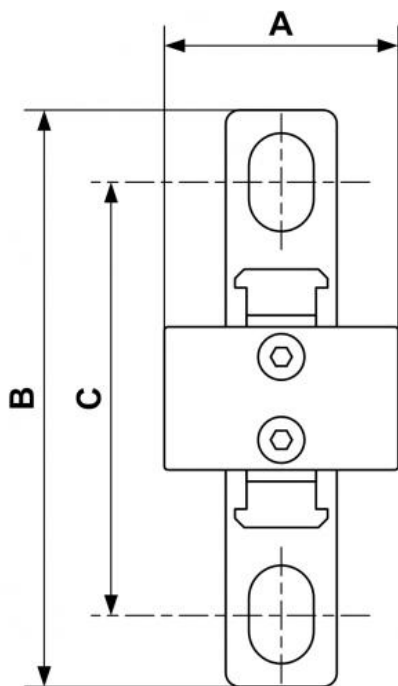

ALTO 4 - Wall bracket and seal set

Description	
Reference	Description
TA S45	1 set TA S45 for 2 modules 2 sets TA S45 for 3 modules

Dimensions

Reference	A mm	B mm	C mm
TA S45	2.008	4.921	3.819