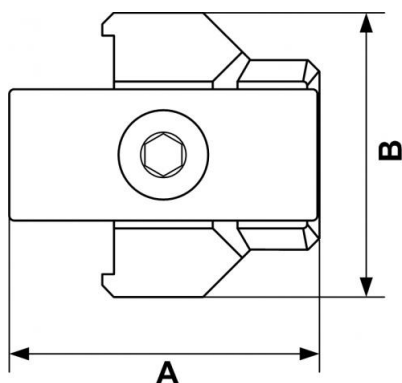

ALTO 4 - Quick connection kit for installation on pipe

Description	
Reference	Description
TC P4	1 adaptor in/outlet G 3/4
TC P5	1 adaptor in/outlet G 1

Dimensions

Reference	A mm	B mm
TC P4	48	45
TC P5	48	45