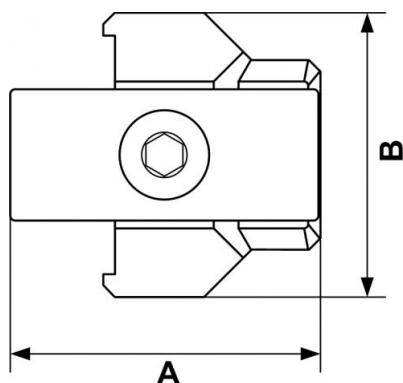

## ALTO 4 - Quick connection kit for installation on pipe

Description	
Reference	Description
<b>TC P4</b>	1 adaptor in/outlet G 3/4
<b>TC P5</b>	1 adaptor in/outlet G 1

### Dimensions

Reference	A mm	B mm
<b>TC P4</b>	48	45
<b>TC P5</b>	48	45