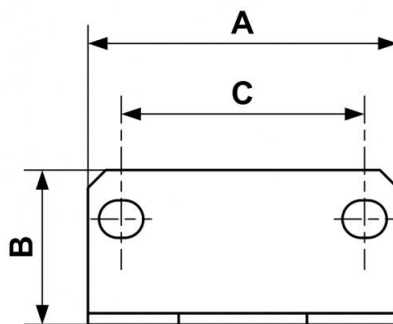

ALTO 4 - Wall bracket G 3/4 - G 1

Description	
Reference	Description
TP Q45	(1) For filter and lubricator
TR Q45	(2) For regulator or filter regulator

Dimensions

Reference	A mm	B mm	C mm
TP Q45	3.543	1.85	2.559
TR Q45	3.543	1.496	2.559