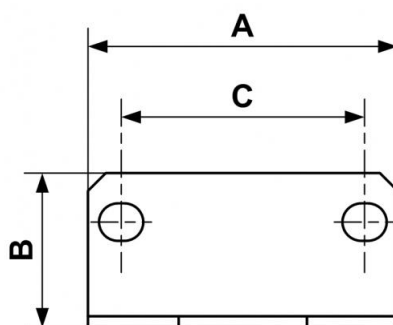

ALTO 4 - Wall bracket G 3/4 - G 1

Description	
Reference	Description
TP Q45	(1) For filter and lubricator
TR Q45	(2) For regulator or filter regulator

Dimensions

Reference	A mm	B mm	C mm
TP Q45	3.543	1.85	2.559
TR Q45	3.543	1.496	2.559