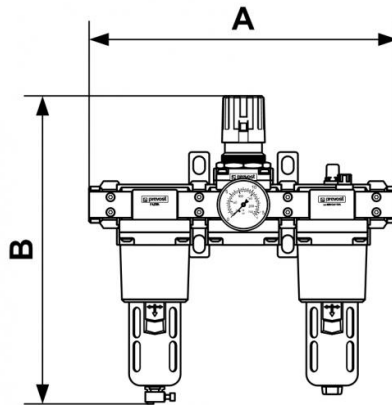

## ALTO 4 - 3-piece set with wall bracket and quick connections

<p><b><u>BSPF female thread</u></b> G 3/4</p>	<p><b><u>Flow rate (l/min at 7 bar ΔP : 1bar)</u></b> 3500</p>	<p><b><u>Max operating pressure (bar)</u></b> 12</p>	<p><b><u>Filtration (μm)</u></b> 25</p>
<p><b><u>Temperature</u></b> +5°C to +50 °C</p>	<p><b><u>Construction</u></b> Body : Aluminium Polycarbonate bowl with metallic protection</p>	<p><b><u>Equipped with</u></b> Manual drain</p>	

Description				
Reference	BSPF female thread	Flow rate (l/min at 7 bar ΔP : 1bar)	Max operating pressure (bar)	Filtration (μm)
<b>TT PSM4</b>	G 3/4	3500	12	25
<b>TT PSM5</b>	G 1	5000	12	25

### Dimensions

Reference	A mm	B mm
<b>TT PSM4</b>	370	360
<b>TT PSM5</b>	370	360