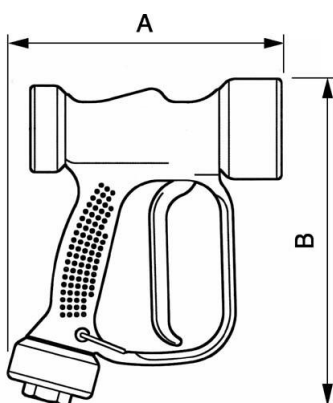

Wash gun with hose coupler

| Description | | | | |
|-----------------|--|------------------|----------|-------------|
| Reference | Includes | For hose ID (mm) | Pressure | Temperature |
| PL JET15 | - 1 PL JET Wash gun - 1 straight-through water coupling - ELS - 1 water adaptator G 1/2 M - ELP - 2 Ears clamp | 15 | 10 bars | 60°C |

Dimensions

| Reference | A mm | B mm |
|-----------------|------|------|
| PL JET15 | 162 | 216 |