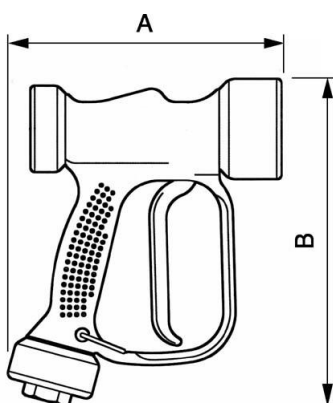

Wash gun with hose coupler

Description		
Reference	Includes	For hose ID (mm)
PL JET15	- 1 PL JET Wash gun - 1 straight-through water coupling - ELS - 1 water adaptor G 1/2 M - ELP - 2 Ears clamp	15

Dimensions

Reference	A mm	B mm
PL JET15	162	216