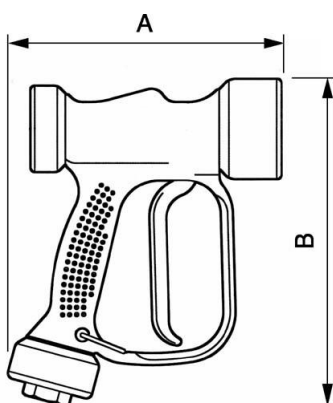

Wash gun with hose coupler

Description				
Reference	Includes	For hose ID (mm)	Pressure	Temperature
PL JET15	- 1 PL JET Wash gun - 1 straight-through water coupling - ELS - 1 water adaptator G 1/2 M - ELP - 2 Ears clamp	15	10 bars	60°C

Dimensions

Reference	A mm	B mm
PL JET15	162	216