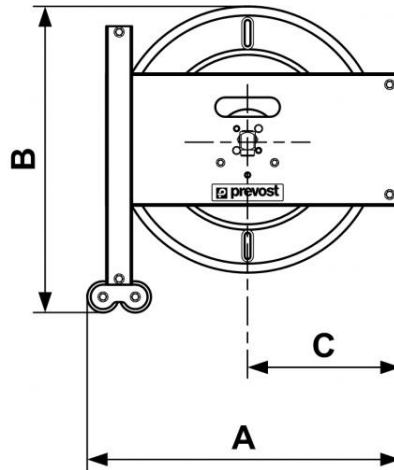

DMO - DGO series - Empty (no hose) - High pressure steel

<p>Outlet BSPP male thread</p> <p>G 3/8</p>	<p>Swivel inlet BSPP female thread</p> <p>G 3/8</p>	<p>Capacity (m)</p> <p>15</p>	<p>Weight (kg)</p> <p>15</p>
<p>Technology</p> <p>Pipe locked with ratchet stop</p>	<p>Construction</p> <p>Epoxy-coated steel case</p>	<p>Equipped with</p> <p>Fixed bracket</p>	

Description				
Reference	Outlet BSPP male thread	Swivel inlet BSPP female thread	Capacity (m)	Weight (kg)
DMO NHP	G 3/8	G 3/8	15	15
DGO NHP	G 3/8	G 3/8	20	20

Dimensions

Reference	A mm	B mm	C mm
DMO NHP	485	475	237
DGO NHP	485	480	237