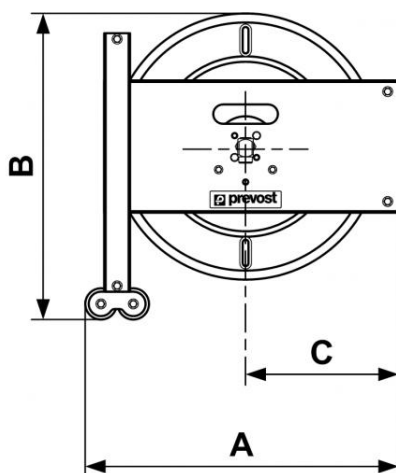

DMO - DGO series - Empty (no hose) - High pressure 304 stainless steel

<p>Outlet BSPP male thread</p> <p>G 3/8</p>	<p>Swivel inlet BSPP female thread</p> <p>G 3/8</p>	<p>Capacity (m)</p> <p>15</p>	<p>Weight (kg)</p> <p>15</p>
<p>Technology</p> <p>Pipe locked with ratchet stop</p>	<p>Construction</p> <p>AISI 304 stainless steel case</p>	<p>Equipped with</p> <p>Fixed bracket</p>	

Description				
Reference	Outlet BSPP male thread	Swivel inlet BSPP female thread	Capacity (m)	Weight (kg)
DMO NHPI	G 3/8	G 3/8	15	15
DGO NHPI	G 3/8	G 3/8	20	20

Dimensions

Reference	A mm	B mm	C mm
DMO NHPI	485	475	237
DGO NHPI	485	480	237