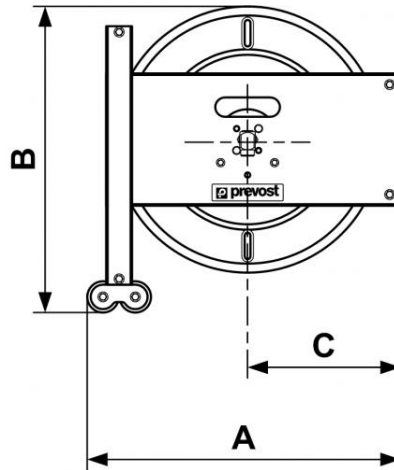

DMO - DGO series - Empty (no hose) - Low pressure 304 stainless steel

<p>Outlet BSPP male thread</p> <p>G 1/2</p>	<p>Swivel inlet BSPP male thread</p> <p>G 1/2</p>	<p>Capacity (hose length (m))</p> <p>15</p>	<p>Capacity (hose OD (mm))</p> <p>20</p>
<p>Weight (kg)</p> <p>15</p>	<p>Technology</p> <p>Pipe locked with ratchet stop</p>	<p>Construction</p> <p>AISI 304 stainless steel case</p>	<p>Equipped with</p> <p>Fixed bracket</p>

Description					
Reference	Outlet BSPP male thread	Swivel inlet BSPP male thread	Capacity (hose length (m))	Capacity (hose OD (mm))	Weight (kg)
DMO NI	G 1/2	G 1/2	15	20	15
DGO NI	G 1/2	G 1/2	20	20	20

Dimensions

Reference	A mm	B mm	C mm
DMO NI	485	475	237
DGO NI	485	480	237