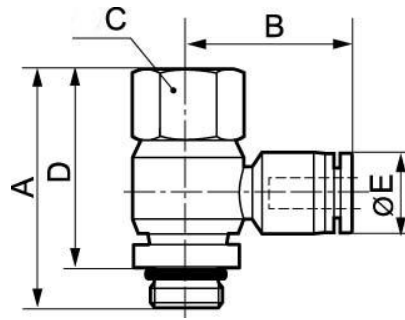

Parallel female banjo fitting - RPB FG

Metric female thread

M5

For tube OD (mm)

4

Operating pressure

0 to 10 bar

Temperature

0°C to + 60°C

Construction

Polymer and nickel-plated
brass

Description

Reference	Metric female thread	For tube OD (mm)
RPB FG04M5	M5	4
RPB FG05M5	M5	5
RPB FG06M5	M5	6

Dimensions

Reference	A mm	B mm	C mm	D mm	E mm
RPB FG04M5	20	19.7	8	16	10
RPB FG05M5	20	22.3	10	16	12.8
RPB FG06M5	20	22.3	8	16	12.8