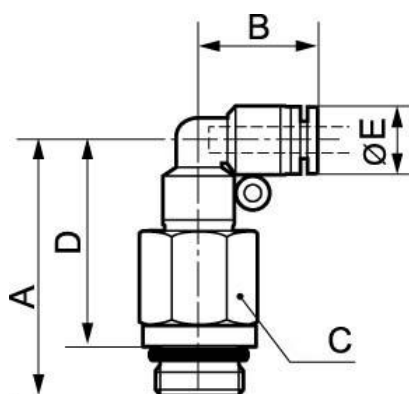

Long parallel male 90° elbow - RPC LG

Metric male thread

M5

For tube OD (mm)

4

Operating pressure

0 to 10 bar

Temperature

0°C to + 60°C

Construction

Polymer and nickel-plated
brass

Description

Reference	Metric male thread	For tube OD (mm)
RPC LG04M5	M5	4
RPC LG05M5	M5	5
RPC LG06M5	M5	6

Dimensions

Reference	A mm	B mm	C mm	D mm	E mm
RPC LG04M5	35.5	17.5	10	31.5	10
RPC LG05M5	40.5	20.5	12	36.5	12.8
RPC LG06M5	40.5	20.5	12	36.5	12.8