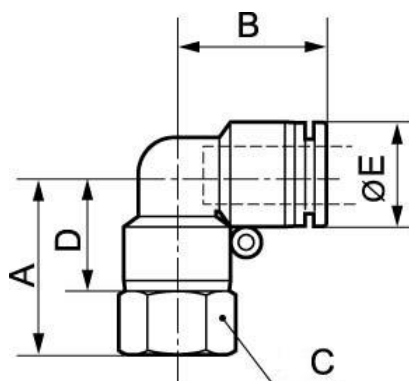

Parallel female 90° elbow - RPC FG

Metric female thread

M5

For tube OD (mm)

4

Operating pressure

0 to 10 bar

Temperature

0°C to + 60°C

Construction

Polymer and nickel-plated
brass

Description

Reference	Metric female thread	For tube OD (mm)
RPC FG04M5	M5	4
RPC FG05M5	M5	5
RPC FG06M5	M5	6

Dimensions

Reference	A mm	B mm	C mm	D mm	E mm
RPC FG04M5	20.5	17.5	12	15.5	10
RPC FG05M5	23	20.5	12	18	12.8
RPC FG06M5	23	20.5	12	18	12.8