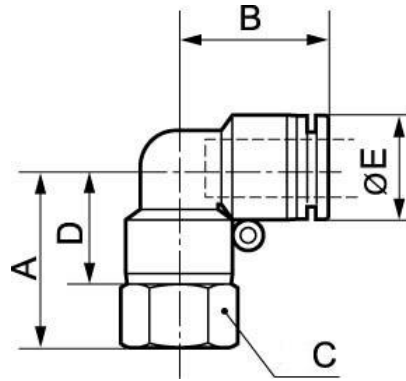

Parallel female 90° elbow - RPC FG

Metric female thread

M5

For tube OD (mm)

4

Operating pressure

0 to 10 bar

Temperature

0°C to + 60°C

Construction

Polymer and nickel-plated
brass

Description

Reference	Metric female thread	For tube OD (mm)
RPC FG04M5	M5	4
RPC FG05M5	M5	5
RPC FG06M5	M5	6

Dimensions

Reference	A mm	B mm	C mm	D mm	E mm
RPC FG04M5	20.5	17.5	12	15.5	10
RPC FG05M5	23	20.5	12	18	12.8
RPC FG06M5	23	20.5	12	18	12.8