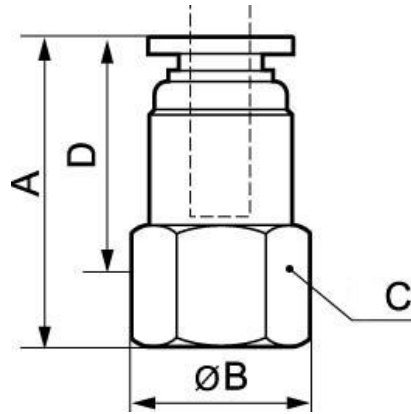

Parallel female straight adaptor - RPD FG

Metric female thread

M5

For tube OD (mm)

4

Operating pressure

0 to 10 bar

Temperature

0°C to + 60°C

Construction

Polymer and nickel-plated
brass

Description

| Reference | Metric female thread | For tube OD (mm) |
|-------------------|----------------------|------------------|
| RPD FG04M5 | M5 | 4 |
| RPD FG05M5 | M5 | 5 |
| RPD FG06M5 | M5 | 6 |

Dimensions

| Reference | A mm | B mm | C mm | D mm |
|-------------------|------|------|------|------|
| RPD FG04M5 | 22 | 14 | 12 | 17 |
| RPD FG05M5 | 23.5 | 16.5 | 14 | 18.5 |
| RPD FG06M5 | 23.5 | 16.5 | 14 | 18.5 |