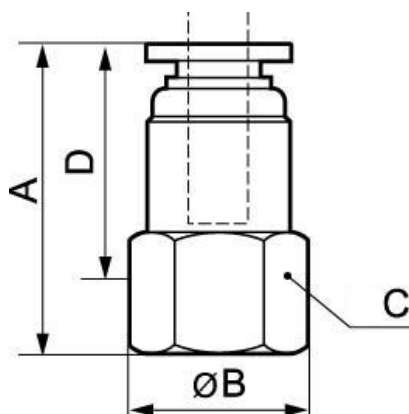

Parallel female straight adaptor - RPD FG

Metric female thread

M5

For tube OD (mm)

4

Operating pressure

0 to 10 bar

Temperature

0°C to + 60°C

Construction

Polymer and nickel-plated
brass

Description

Reference	Metric female thread	For tube OD (mm)
RPD FG04M5	M5	4
RPD FG05M5	M5	5
RPD FG06M5	M5	6

Dimensions

Reference	A mm	B mm	C mm	D mm
RPD FG04M5	22	14	12	17
RPD FG05M5	23.5	16.5	14	18.5
RPD FG06M5	23.5	16.5	14	18.5