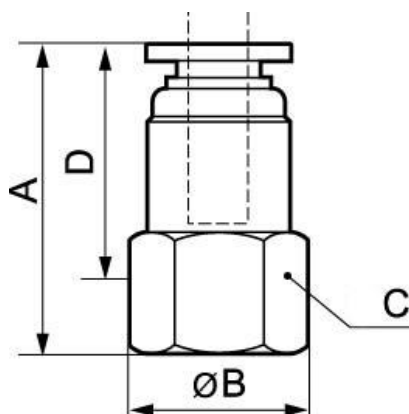

## Description

Reference	Metric female thread	For tube OD (mm)
<b>RPD FG04M5</b>	M5	4
<b>RPD FG05M5</b>	M5	5
<b>RPD FG06M5</b>	M5	6

### Dimensions

Reference	A mm	B mm	C mm	D mm
<b>RPD FG04M5</b>	22	14	12	17
<b>RPD FG05M5</b>	23.5	16.5	14	18.5
<b>RPD FG06M5</b>	23.5	16.5	14	18.5