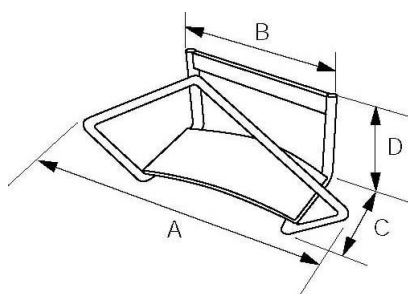

## INOX 304 hose holder

Description	
Reference	Description
<b>EHS 25</b>	Wall storage bracket Suitable for 25 m of hose

### Dimensions

Reference	A mm	B mm	C mm	D mm
<b>EHS 25</b>	350	210	140	160