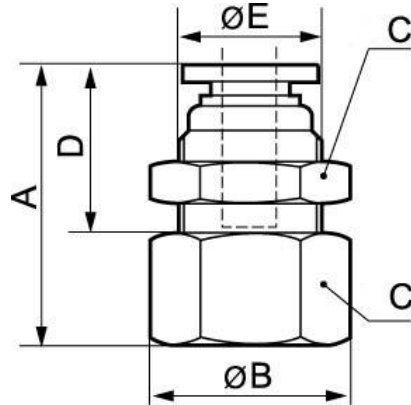

Parallel female straight bulkhead fitting - RPD TG

Metric female thread

M5

For tube OD (mm)

4

Operating pressure

0 to 10 bar

Temperature

0°C to + 60°C

Construction

Polymer and nickel-plated
brass

Description

Reference	Metric female thread	For tube OD (mm)
RPD TG04M5	M5	4
RPD TG05M5	M5	5
RPD TG06M5	M5	6

Dimensions

Reference	A mm	B mm	C mm	D mm	E mm
RPD TG04M5	22	16.5	14	15	10
RPD TG05M5	23	16.5	14	16	12.8
RPD TG06M5	23	16.5	14	16	12.8