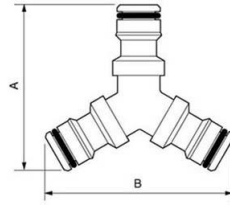

Y connector

Description

Joins 3 couplings

Operating pressure

0 to 10 bar

Flow rate

24 l/min ($\Delta P = 0,3$ bar with shutter), 33,5 l/min ($\Delta P = 0,3$ bar without shutter)

ID Passage

9 mm

Temperature

-15°C to +60°C

Construction

Chrome-plated brass body

Description

Reference

ELP 096003

Description

Joins 3 couplings

Dimensions

Reference	A mm	B mm
ELP 096003	61	68