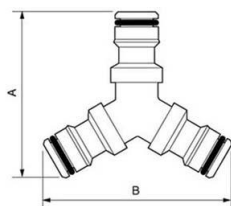

Y connector

Description

Joins 3 couplings

Operating pressure

0 to 10 bar

Flow rate

24 l/min ($\Delta P = 0,3$ bar with shutter), 33,5 l/min ($\Delta P = 0,3$ bar without shutter)

ID Passage

9 mm

Temperature

-15°C to +60°C

Construction

Chrome-plated brass body

Description

Reference

ELP 096003

Description

Joins 3 couplings

Dimensions

Reference	A mm	B mm
ELP 096003	61	68