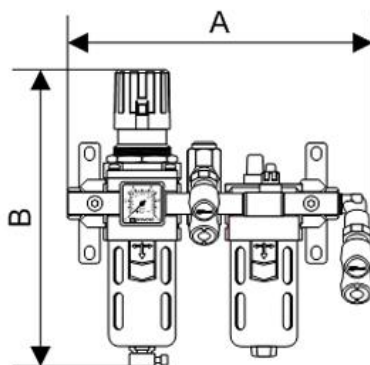

ALTO 1 - 2-piece-set - Filter-Regulator-Lubricator (gauge included) with wall bracket, diverter block, and 2 prevoS1 safety quick coupler

1941_TB_SME1ES_montage_PREVOST-800px.tif

<p><u>Female thread (BSPP)</u> G 1/4</p>	<p><u>Flow rate (l/min at 7 bar ΔP)</u> 1 bar) = 500</p>	<p><u>Max operating pressure (bar)</u> 12</p>	<p><u>Filtration (μm)</u> 25</p>
<p><u>Temperature</u> +5°C to +50 °C</p>	<p><u>Construction</u> Body : Aluminium Polycarbonate bowl with metallic protection</p>	<p><u>Equipped with</u> Manual drain</p>	

Description				
Reference	Female thread (BSPP)	Flow rate (l/min at 7 bar ΔP)	Max operating pressure (bar)	Filtration (μm)
TB SME1ES	G 1/4	1bar) = 500	12	25

Dimensions

Reference	A mm	B mm
TB SME1ES	195	169