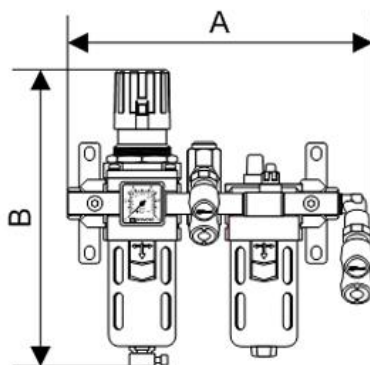

ALTO 1 - 2-piece-set - Filter-Regulator-Lubricator (gauge included) with wall bracket, diverter block, and 2 prevoS1 safety quick coupler

1941_TB_SME1ES_montage_PREVOST-800px.tif

<p>Female thread (BSPP) G 1/4</p>	<p>Flow rate (l/min at 7 bar ΔP) 1 bar) = 500</p>	<p>Max operating pressure (bar) 12</p>	<p>Filtration (μm) 25</p>
<p>Temperature +5°C to +50 °C</p>	<p>Construction Body : Aluminium Polycarbonate bowl with metallic protection</p>	<p>Equipped with Manual drain</p>	

Description				
Reference	Female thread (BSPP)	Flow rate (l/min at 7 bar ΔP)	Max operating pressure (bar)	Filtration (μm)
TB SME1ES	G 1/4	1bar) = 500	12	25

Dimensions

Reference	A mm	B mm
TB SME1ES	195	169