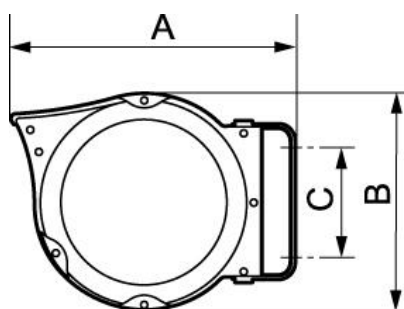

Electrical cable reel with 24 V portable lamp

<p><u>Length</u> 14 m (+ 1.5 m outside)</p>	<p><u>Section</u> 2 x 1 mm²</p>	<p><u>Construction (cable reel)</u> Rubber H05 RN-F</p>	<p><u>Weight (kg)</u> 5</p>
<p><u>Temperature</u> -5° to + 40°C</p>	<p><u>Construction</u> Insulated polypropylene</p>	<p><u>Equipped with</u> Swivel bracket</p>	

Description				
Reference	Length	Section	Construction (cable reel)	Weight (kg)
DEL BA24	14 m (+ 1.5 m outside)	2 x 1 mm ²	Rubber H05 RN-F	5

Dimensions

Reference	A mm	B mm	C mm
DEL BA24	375	290	130