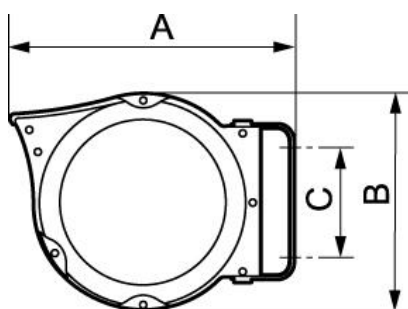

Electrical cable reel with 24 V portable lamp

<p><u>Length</u> 14 m (+ 1.5 m outside)</p>	<p><u>Section</u> 2 x 1 mm²</p>	<p><u>Construction (cable reel)</u> Rubber H05 RN-F</p>	<p><u>Weight (kg)</u> 5</p>
<p><u>Temperature</u> -5° to + 40°C</p>	<p><u>Construction</u> Insulated polypropylene</p>	<p><u>Equipped with</u> Swivel bracket</p>	

Description				
Reference	Length	Section	Construction (cable reel)	Weight (kg)
DEL BA24	14 m (+ 1.5 m outside)	2 x 1 mm ²	Rubber H05 RN-F	5

Dimensions

Reference	A mm	B mm	C mm
DEL BA24	375	290	130