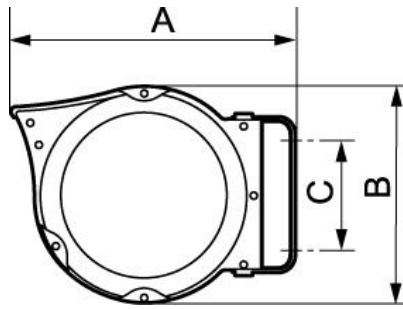

Electrical cable reel with 230 V portable lamp

<p><u>Length</u> 14 m (+ 1.5 m outside)</p>	<p><u>Section</u> 2 x 1 mm²</p>	<p><u>Construction (cable reel)</u> Rubber: H05 RN-F</p>	<p><u>Weight (kg)</u> 5</p>
<p><u>Temperature</u> -5° to + 40°C</p>	<p><u>Construction</u> Insulated polypropylene</p>	<p><u>Equipped with</u> Swivel bracket</p>	

Description				
Reference	Length	Section	Construction (cable reel)	Weight (kg)
DEL BA230	14 m (+ 1.5 m outside)	2 x 1 mm ²	Rubber: H05 RN-F	5

Dimensions

Reference	A mm	B mm	C mm
DEL BA230	375	290	130