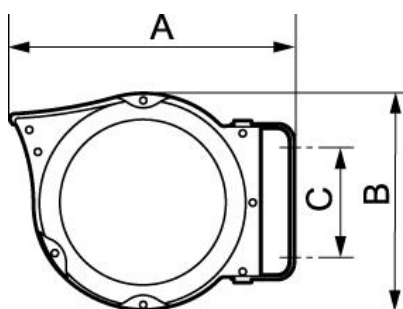

Electrical cable reel with 230 V portable lamp

<p><u>Length</u> 14 m (+ 1.5 m outside)</p>	<p><u>Section</u> 2 x 1 mm²</p>	<p><u>Construction (cable reel)</u> Rubber: H05 RN-F</p>	<p><u>Weight (kg)</u> 5</p>
<p><u>Temperature</u> -5° to + 40°C</p>	<p><u>Construction</u> Insulated polypropylene</p>	<p><u>Equipped with</u> Swivel bracket</p>	

Description				
Reference	Length	Section	Construction (cable reel)	Weight (kg)
DEL BA230	14 m (+ 1.5 m outside)	2 x 1 mm ²	Rubber: H05 RN-F	5

Dimensions

Reference	A mm	B mm	C mm
DEL BA230	375	290	130