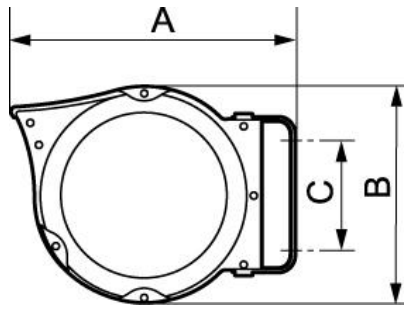

Electrical cable reel with 230 V portable lamp

<p><u>Length</u> 14 m (+ 1.5 m outside)</p>	<p><u>Section</u> 2 x 1 mm²</p>	<p><u>Construction (cable reel)</u> Rubber: H05 RN-F</p>	<p><u>Weight (kg)</u> 5</p>
<p><u>Temperature</u> -5° to + 40°C</p>	<p><u>Construction</u> Insulated polypropylene</p>	<p><u>Equipped with</u> Swivel bracket</p>	

Description				
Reference	Length	Section	Construction (cable reel)	Weight (kg)
DEL BA230	14 m (+ 1.5 m outside)	2 x 1 mm ²	Rubber: H05 RN-F	5

Dimensions

Reference	A mm	B mm	C mm
DEL BA230	375	290	130