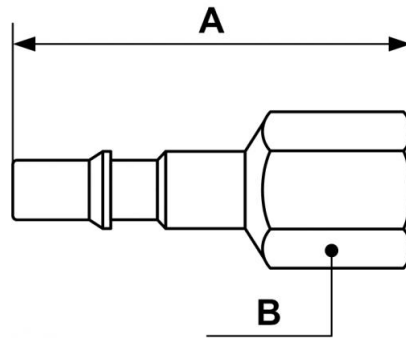

Parallel female thread adaptor

BSPF female thread

G 3/8

ID Passage

11 mm

Construction

Stainless steel

Description

Reference	BSPF female thread
CRP 116102	G 3/8
CRP 116103	G 1/2
CRP 116104	G 3/4

Dimensions

Reference	A mm	B mm
CRP 116102	66	24
CRP 116103	66	27
CRP 116104	69	32