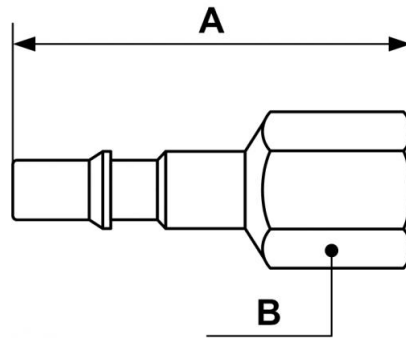

## Parallel female thread adaptor

BSPP female thread

G 3/8

ID Passage

11 mm

Construction

Stainless steel

### Description

Reference	BSPP female thread
<b>CRP 116102</b>	G 3/8
<b>CRP 116103</b>	G 1/2
<b>CRP 116104</b>	G 3/4

### Dimensions

Reference	A mm	B mm
<b>CRP 116102</b>	66	24
<b>CRP 116103</b>	66	27
<b>CRP 116104</b>	69	32