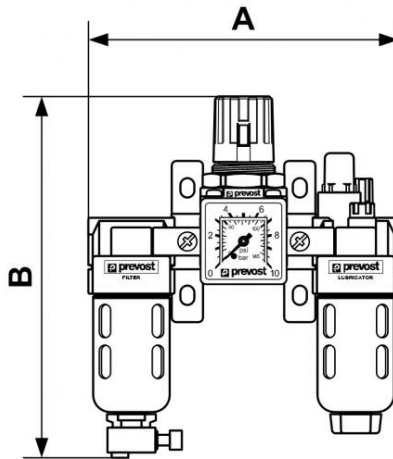

ALTO 1 - 3-piece-set - Filter-Regulator-Lubricator (gauge included) with wall bracket

<u>BSPF female thread</u> G 1/8	<u>Flow rate (l/min at 7 bar ΔP : 1 bar)</u> 500	<u>Max operating pressure (bar)</u> 12	<u>Filtration (μm)</u> 25
<u>Temperature</u> +5°C to +50 °C	<u>Construction</u> Body : Aluminium Polycarbonate bowl with metallic protection	<u>Equipped with</u> Manual drain	

Description				
Reference	BSPF female thread	Flow rate (l/min at 7 bar ΔP : 1 bar)	Max operating pressure (bar)	Filtration (μm)
TT SM0	G 1/8	500	12	25

Reference	BSPP female thread	Flow rate (l/min at 7 bar ΔP : 1bar)	Max operating pressure (bar)	Filtration (μ m)
TT SM1	G 1/4	500	12	25

Dimensions

Reference	A mm	B mm
TT SM0	146	170
TT SM1	146	170