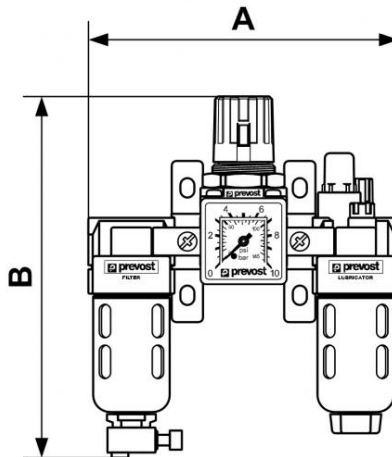

ALTO 1 - 3-piece-set - Filter-Regulator-Lubricator (gauge included) with wall bracket

<u>BSPF female thread</u> G 1/8	<u>Flow rate (l/min at 7 bar ΔP : 1 bar)</u> 500	<u>Max operating pressure (bar)</u> 12	<u>Filtration (μm)</u> 25
<u>Temperature</u> +5°C to +50 °C	<u>Construction</u> Body : Aluminium Polycarbonate bowl with metallic protection	<u>Equipped with</u> Manual drain	

Description				
Reference	BSPF female thread	Flow rate (l/min at 7 bar ΔP : 1 bar)	Max operating pressure (bar)	Filtration (μm)
TT SM0	G 1/8	500	12	25

Reference	BSPP female thread	Flow rate (l/min at 7 bar ΔP : 1bar)	Max operating pressure (bar)	Filtration (μ m)
TT SM1	G 1/4	500	12	25

Dimensions

Reference	A mm	B mm
TT SM0	146	170
TT SM1	146	170