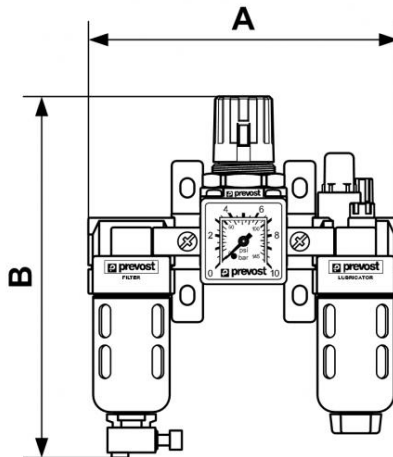

ALTO 1 - 3-piece-set - Filter-Regulator-Lubricator (gauge included) with wall bracket

<u>BSPF female thread</u> G 1/8	<u>Flow rate (l/min at 7 bar ΔP : 1 bar)</u> 500	<u>Max operating pressure (bar)</u> 12	<u>Filtration (μm)</u> 25
<u>Temperature</u> +5°C to +50 °C	<u>Construction</u> Body : Aluminium Polycarbonate bowl with metallic protection	<u>Equipped with</u> Manual drain	

Description				
Reference	BSPF female thread	Flow rate (l/min at 7 bar ΔP : 1 bar)	Max operating pressure (bar)	Filtration (μm)
TT SM0	G 1/8	500	12	25

Reference	BSPP female thread	Flow rate (l/min at 7 bar ΔP : 1bar)	Max operating pressure (bar)	Filtration (μ m)
TT SM1	G 1/4	500	12	25

Dimensions

Reference	A mm	B mm
TT SM0	146	170
TT SM1	146	170