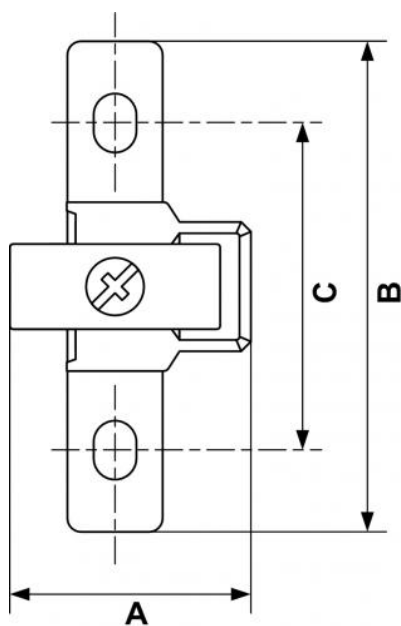

ALTO 1 - Bracket and connection

Description	
Reference	BSPP female thread
TC S1	G 1/4

Dimensions

Reference	A mm	B mm	C mm
TC S1	36	73	51