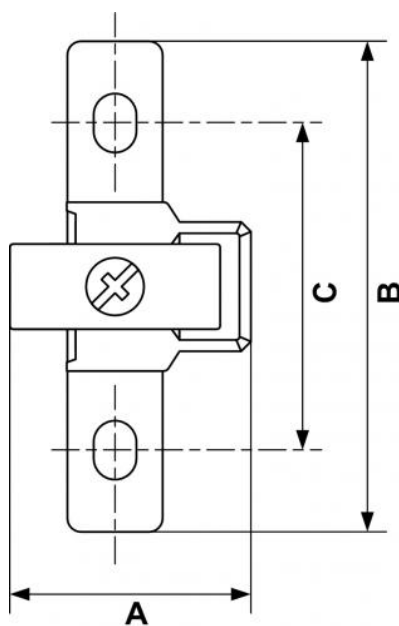

ALTO 1 - Bracket and connection

Description	
Reference	BSPP female thread
TC S1	G 1/4

Dimensions

Reference	A mm	B mm	C mm
TC S1	36	73	51