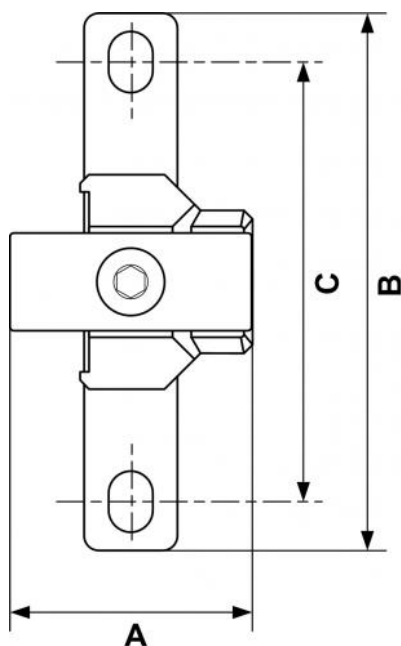

ALTO 2 - Bracket and connection

Description	
Reference	BSPP female thread
TC S2	G 3/8

Dimensions

Reference	A mm	B mm	C mm
TC S2	39	89	70