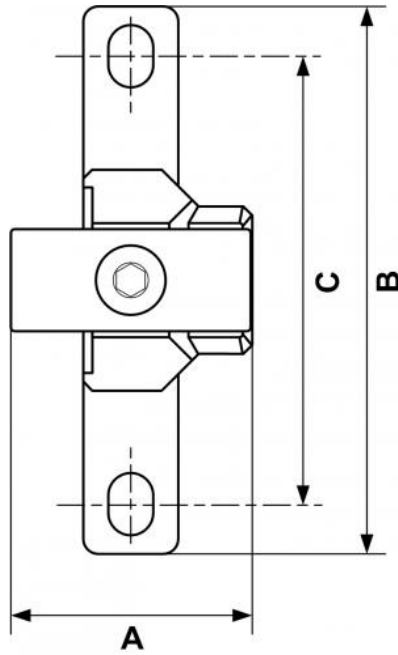

ALTO 3 - Bracket and connection

Description	
Reference	BSPP female thread
TC S3	G 1/2
TC S34	G 3/4

Dimensions

Reference	A mm	B mm	C mm
TC S3	48	109	91
TC S34	75	109	91