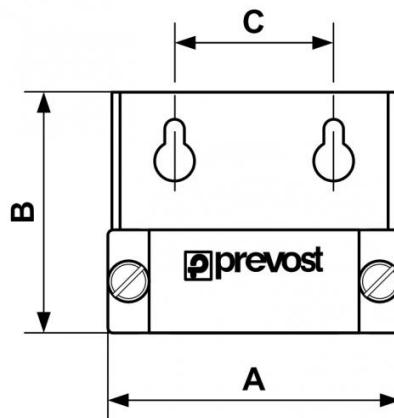

Wall bracket

Description	
Reference	Compatible with
MPK 1	For filters: G 1/4 to G 1/2
MPK 2	For filters: G 3/4 to G 1
MPK 3	For filters: G 1 1/2 to G 2
MPK 4	For filters: G 2 1/2 to G 3

Dimensions

Reference	A mm	B mm	C mm
MPK 1	84	70	47
MPK 2	3.976	3.189	1.85
MPK 3	5.906	4.291	3.346
MPK 4	190	140	100