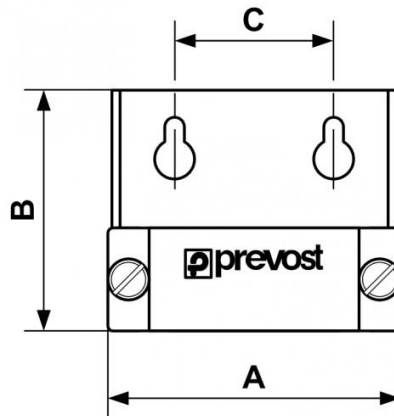

Wall bracket

Description	
Reference	Compatible with
MPK 1	For filters: G 1/4 to G 1/2
MPK 2	For filters: G 3/4 to G 1
MPK 3	For filters: G 1 1/2 to G 2
MPK 4	For filters: G 2 1/2 to G 3

Dimensions

Reference	A mm	B mm	C mm
MPK 1	84	70	47
MPK 2	3.976	3.189	1.85
MPK 3	5.906	4.291	3.346
MPK 4	190	140	100