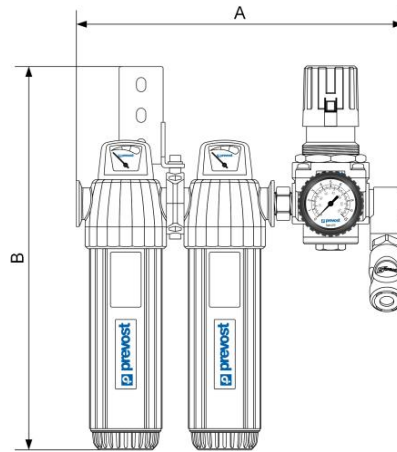

## Combination filter regulator for paint spray gun

<b>Inlet BSPP female thread</b> G 1/2	<b>Outlet 1 coupling</b> ISI 06	<b>Flow rate (in m<sup>3</sup>/h at 7 bar)</b> 50	<b>Operating pressure</b> 0 to 12 bar
<b>Temperature</b> +5°C to +50°C	<b>Construction</b> Aluminium		

Description			
Reference	Inlet BSPP female thread	Outlet 1 coupling	Flow rate (in m <sup>3</sup> /h at 7 bar)
<b>MSR 55IS</b>	G 1/2	ISI 06	50
<b>MSR 55BS</b>	G 1/2	BSI 06	45
<b>MSR 55ES</b>	G 1/2	ESI 07	55

## Dimensions

Reference

**MSR 55IS**

**MSR 55BS**

**MSR 55ES**