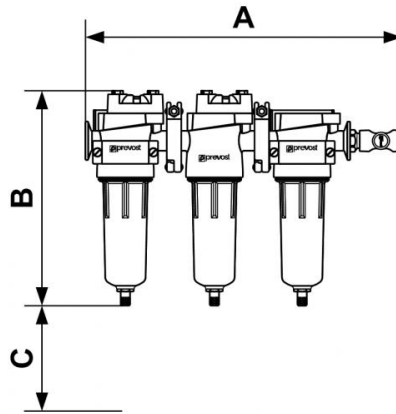

Combination filter regulator for water-based spray gun

<p><u>Inlet BSPP female thread</u></p> <p>G 1/2</p>	<p><u>Outlet 1 coupling</u></p> <p>BSI 06</p>	<p><u>Flow rate (in m³/h at 7 bar)</u></p> <p>45</p>	<p><u>Operating pressure</u></p> <p>2 to 12 bar</p>
<p><u>Temperature</u></p> <p>+1°C to +66°C</p>	<p><u>Construction</u></p> <p>Aluminium body and bowl</p>	<p><u>Equipped with</u></p> <p>Quick release safety couplings and adaptors prevoS1</p>	

Description			
Reference	Inlet BSPP female thread	Outlet 1 coupling	Flow rate (in m ³ /h at 7 bar)
MBC 12BS	G 1/2	BSI 06	45
MBC 12ES	G 1/2	ESI 07	85
MBC 12IS	G 1/2	ISI 06	50
MBC 12CS	G 1/2	CSI 06	50

Dimensions

Reference	A mm	B mm	C mm
MBC 12BS	400	280	76
MBC 12ES	400	280	76
MBC 12IS	400	280	76
MBC 12CS	400	280	76