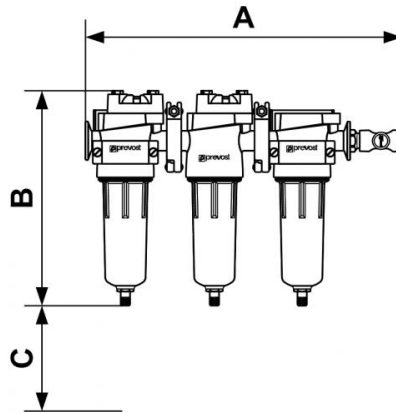

## Combination filter regulator for water-based spray gun

<p><b><u>Inlet BSPP female thread</u></b> G 1/2</p>	<p><b><u>Outlet 1 coupling</u></b> BSI 06</p>	<p><b><u>Flow rate (in m<sup>3</sup>/h at 7 bar)</u></b> 45</p>	<p><b><u>Operating pressure</u></b> 2 to 12 bar</p>
<p><b><u>Temperature</u></b> +1°C to +66°C</p>	<p><b><u>Construction</u></b> Aluminium body and bowl</p>	<p><b><u>Equipped with</u></b> Quick release safety couplings and adaptors prevoS1</p>	

Description			
Reference	Inlet BSPP female thread	Outlet 1 coupling	Flow rate (in m <sup>3</sup> /h at 7 bar)
<b>MBC 12BS</b>	G 1/2	BSI 06	45
<b>MBC 12ES</b>	G 1/2	ESI 07	85
<b>MBC 12IS</b>	G 1/2	ISI 06	50
<b>MBC 12CS</b>	G 1/2	CSI 06	50

### Dimensions

Reference	A mm	B mm	C mm
<b>MBC 12BS</b>	400	280	76
<b>MBC 12ES</b>	400	280	76
<b>MBC 12IS</b>	400	280	76
<b>MBC 12CS</b>	400	280	76