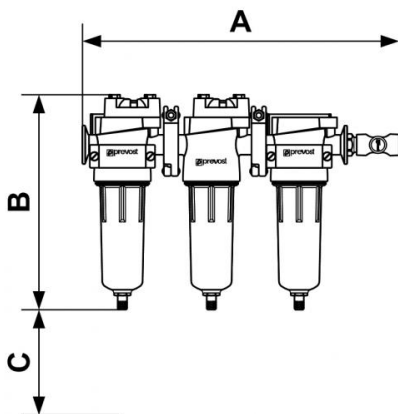

Combination filter regulator for water-based spray gun

<p><u>Inlet BSPP female thread</u> G 1/2</p>	<p><u>Outlet 1 coupling</u> BSI 06</p>	<p><u>Flow rate (in m³/h at 7 bar)</u> 45</p>	<p><u>Operating pressure</u> 2 to 12 bar</p>
<p><u>Temperature</u> +1°C to +66°C</p>	<p><u>Construction</u> Aluminium body and bowl</p>	<p><u>Equipped with</u> Quick release safety couplings and adaptors prevoS1</p>	

Description			
Reference	Inlet BSPP female thread	Outlet 1 coupling	Flow rate (in m ³ /h at 7 bar)
MBC 12BS	G 1/2	BSI 06	45
MBC 12ES	G 1/2	ESI 07	85
MBC 12IS	G 1/2	ISI 06	50
MBC 12CS	G 1/2	CSI 06	50

Dimensions

Reference	A mm	B mm	C mm
MBC 12BS	400	280	76
MBC 12ES	400	280	76
MBC 12IS	400	280	76
MBC 12CS	400	280	76