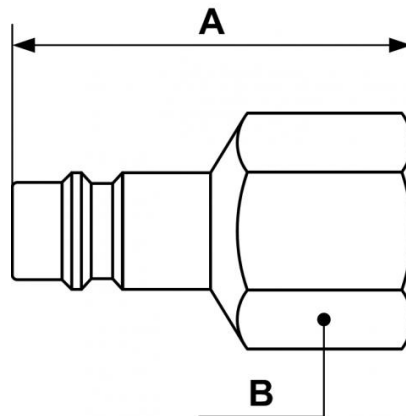

Parallel female thread adaptor

BSPP female thread

G 1/4

ID Passage

7,4 mm

Construction

Stainless steel

Description

Reference

BSPP female thread

ERP 076101HE

G 1/4

ERP 076102HE

G 3/8

Dimensions

Reference	A mm	B mm
ERP 076101HE	40	15
ERP 076102HE	41	21