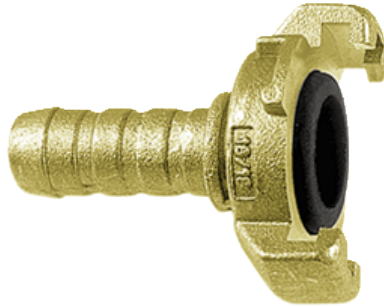

## Quick-release claw - Hose tail

For hose ID (mm)

7

Max operating

pressure

10 bar

Temperature

-5°C to +60°C

Construction

Brass body