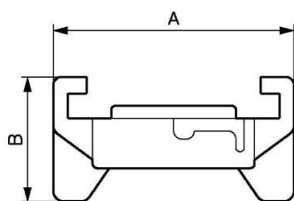

Quick release claw - Blanking plug

<p><u>Description</u> Blanking plug</p>	<p><u>Max operating pressure</u> 10 bar</p>	<p><u>Temperature</u> -5°C to +60°C</p>	<p><u>Construction</u> Brass body</p>
---	---	---	---

Description	
Reference	Description
EXP BRE	Blanking plug

Dimensions

Reference	A mm	B mm
EXP BRE	57	30