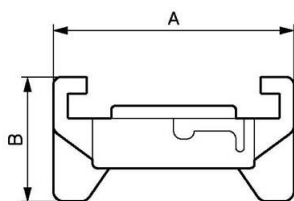

## Quick release claw - Blanking plug

<p><u>Description</u> Blanking plug</p>	<p><u>Max operating pressure</u> 10 bar</p>	<p><u>Temperature</u> -5°C to +60°C</p>	<p><u>Construction</u> Brass body</p>
---	---	---	---

### Dimensions

Reference	A mm	B mm
<b>EXP BRE</b>	57	30