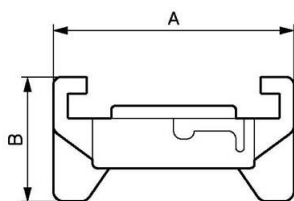

Quick release claw - Blanking plug

<p><u>Description</u> Blanking plug</p>	<p><u>Max operating pressure</u> 10 bar</p>	<p><u>Temperature</u> -5°C to +60°C</p>	<p><u>Construction</u> Brass body</p>
---	---	---	---

Description	
Reference	Description
<p>EXP BRE</p>	<p>Blanking plug</p>

Dimensions

Reference	A mm	B mm
EXP BRE	57	30